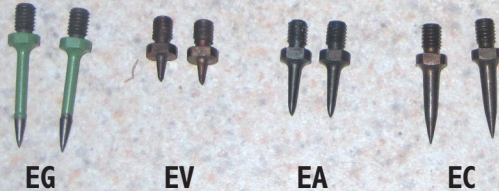

Lignomat / 14345 NE Morris Ct Portland OR, 97230 / 800-227-2105 / [www.lignomat.com](http://www.lignomat.com)

Electrode E14-BNC

Electrode E14-mini

EL pins 7.5"  
teflonized

EG pins 3/4"  
teflonized

EV pins 3/16"  
EA pins 7/16"  
EC pins 5/8"

Pins also work with Electrode E10, E16

The black knob at the end can be removed and a broom-stick type handle can be attached to extend reach of electrode.

No more crouching down to reach the carpet or using a ladder to reach the ceiling.